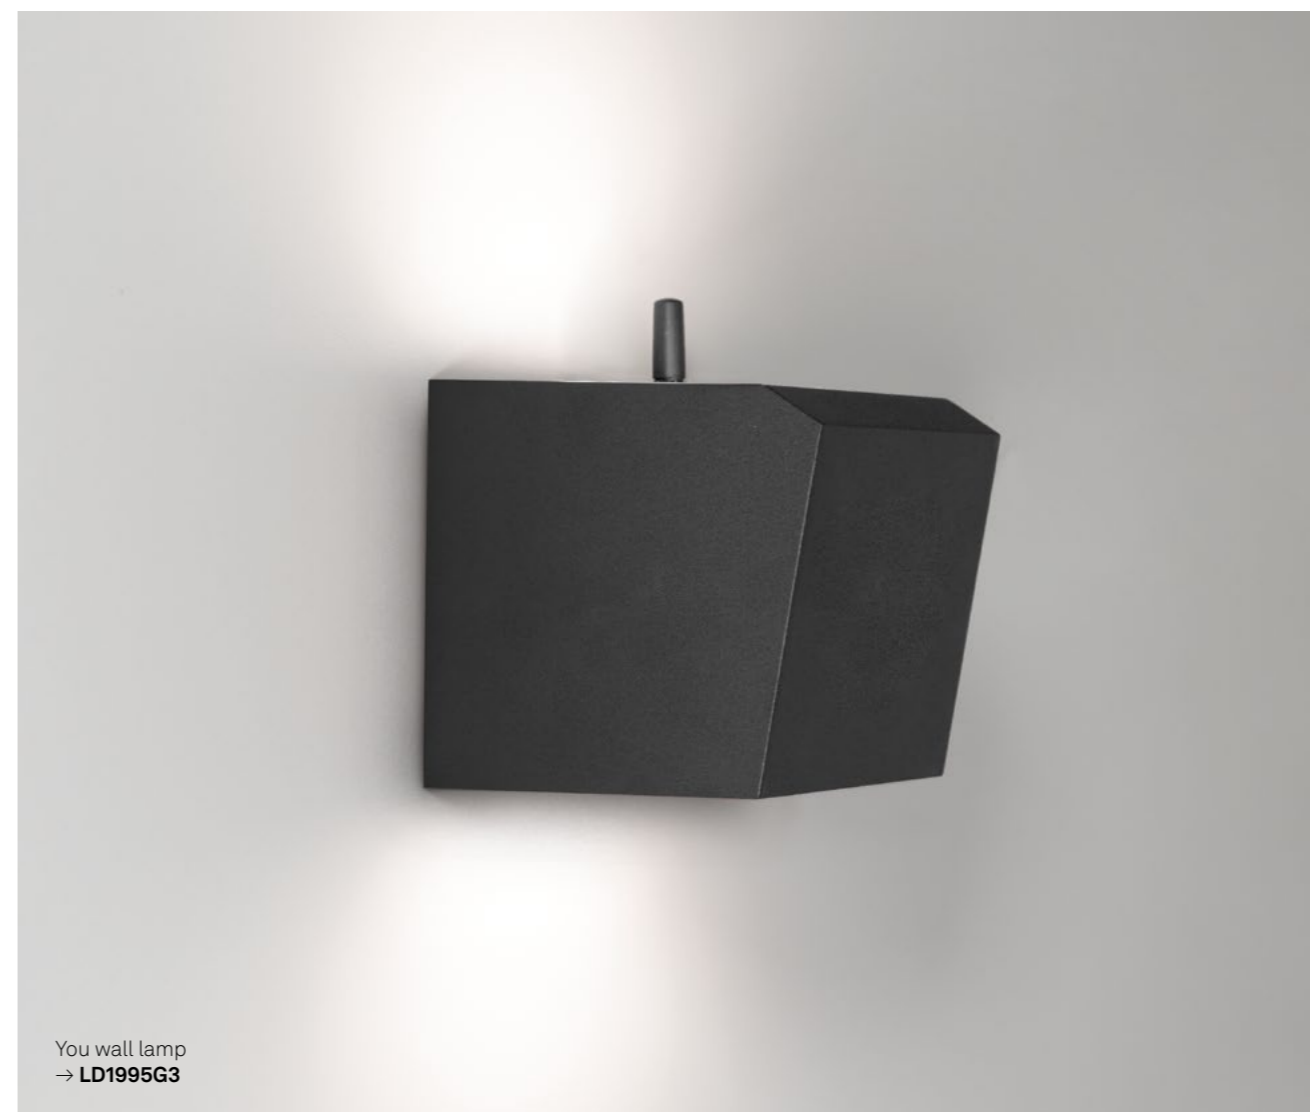

AVVERTENZE / REMARKS

Per poter funzionare, la lampada deve essere collegata a una rete Wi-Fi con frequenza 2,4 GHz.

In order to work, the lamp must be connected to a 2.4 GHz frequency Wi-Fi network.