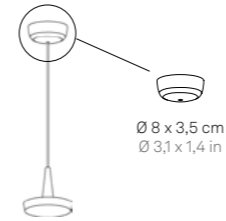

SPECIFICHE
SPECIFICATIONS

DATI TECNICI
TECHNICAL DATA

FINITURE
FINISHES

CODICE
CODE

sospensione
suspension

Ø 9,8 x 300 cm
Ø 3,9 x 118,1 in

LED TRIAC
230V | 2700K | CRI>90 | 8W |
645lm | beam angle 162°
IP40

LED TRIAC
230V | 3000K | CRI>90 | 8W |
678lm | beam angle 162°
IP40

	Alluminio / Aluminum	LBY1001
	Bianco / White	LBY1011
	Nero / Black	LBY1021
	Alluminio / Aluminum	LBY1101
	Bianco / White	LBY1111
	Nero / Black	LBY1121

INCLUSO / INCLUDED

Rosone e cavo bianco (per montatura color alluminio e bianco);
rosone e cavo nero (per montatura color nero)
White canopy and cable (for aluminium and white frame);
black canopy and cable (for black frame)