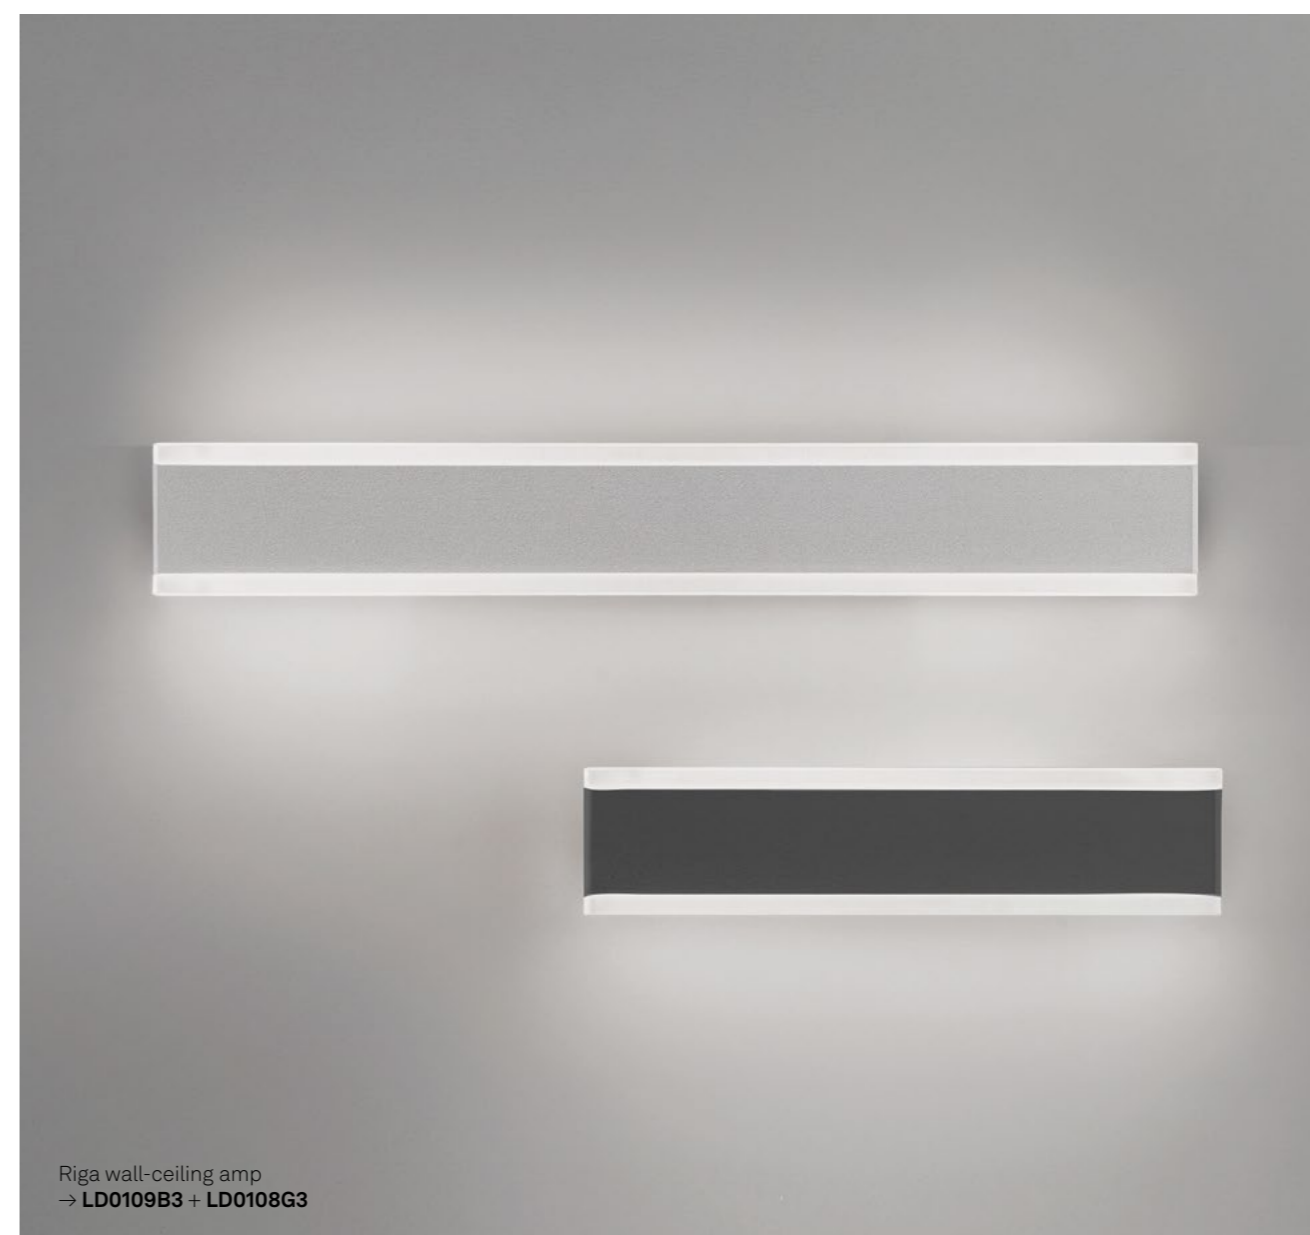

SPECIFICHE SPECIFICATIONS

DATI TECNICI TECHNICAL DATA

FINITURE FINISHES

CODICE CODE

parete-soffitto
wall-ceiling

30,5 x 8 x 5,5 cm
11,8 x 3,1 in

LED TRIAC
200-240V | 3000K | CRI>90 |
2x9,5W | 2x734lm | beam angle
120°
IP54

Bianco / White

LD0108B3

Grigio scuro / Dark gray

LD0108G3

parete-soffitto
wall-ceiling

50,5 x 8 x 5,5 cm
19,7 x 3,1 in

LED TRIAC
220-240V | 3000K | CRI>90 |
2x13,5W | 2x1090lm | beam angle
120°
IP54

Bianco / White

LD0109B3

Grigio scuro / Dark gray

LD0109G3

Riga wall-ceiling amp
→ **LD0109B3** + **LD0108G3**